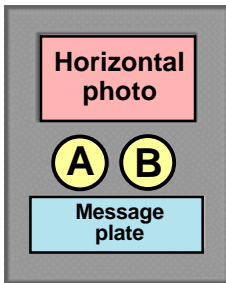

JUST THREE STEPS TO ORDER

1. Check box for horizontal or Vertical photo plaque.

2. Position **(A)** on the diagrams at left is for a Native Sons and Daughters Medallion with the front of the medallion showing. Position **(B)** is for another Native Sons and Daughters Medallion with the Reverse showing. The Reverse may be engraved with up to two lines of engraving. No more than 36 letters and spaces per line looks best. Enter your engraving message here:

Top Line of engraving on MSD Medallion

Bottom Line of engraving on MSD Medallion

3. Enter engraving for the message plate. Maximum 4 lines of up to 50 letters per line. We will size and balance for appearance. Circle LG (large), MED (medium) or SM (small) to indicate relative sizes of lines, or let us make the choice. You can also attach a separate sheet with instructions, or call Big Eagle Charlie Stone, 888-222-8228, to discuss the order before you fax or mail it.