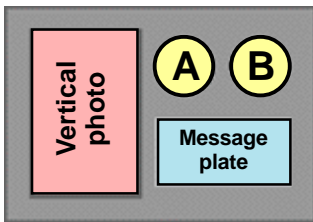

JUST THREE STEPS TO ORDER

1. Check box for horizontal or Vertical photo plaque.

2. Position **(A)** on the diagrams at left is for a Native Sons and Daughters Medallion with the front of the medallion showing. Position **(B)** is for another Native Sons and Daughters Medallion with the Reverse showing. The Reverse may be engraved with up to two lines of engraving. No more than 36 letters and spaces per line looks best. Enter your engraving message here:

Top Line of engraving on MSD Medallion

Bottom Line of engraving on MSD Medallion

3. Enter engraving for the message plate. Maximum 4 lines of up to 50 letters per line. We will size and balance for appearance. Circle LG (large), MED (medium) or SM (small) to indicate relative sizes of lines, or let us make the choice. You can also attach a separate sheet with instructions, or call Big Eagle Charlie Stone, 888-222-8228, to discuss the order before you fax or mail it.